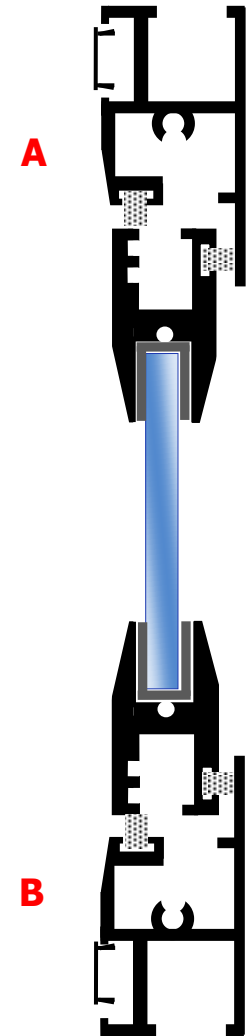

Secondary Glazing Framed Hinged

Outerframes 320H, 520H and 720H

Typical Elevation

Window Takes Standard
9mm Square Drive Handle.
Handle Not Shown

Glazing available in 4mm - 6mm and 6.4mm laminate glass

Do not scale 1 to 1

Secondary Glazing London - A Division of Cricklewood Glass
229 Cricklewood Broadway
London NW2 3HP

Phone Number: 0208 452 0039
email: service@cricklewoodglass.co.uk
web: www.cricklewoodglass.co.uk

Name and Registered Office:
The Glass Shop Cricklewood Ltd
30 Milton Road, Westcliffe On Sea, Essex, SSO 7JX.