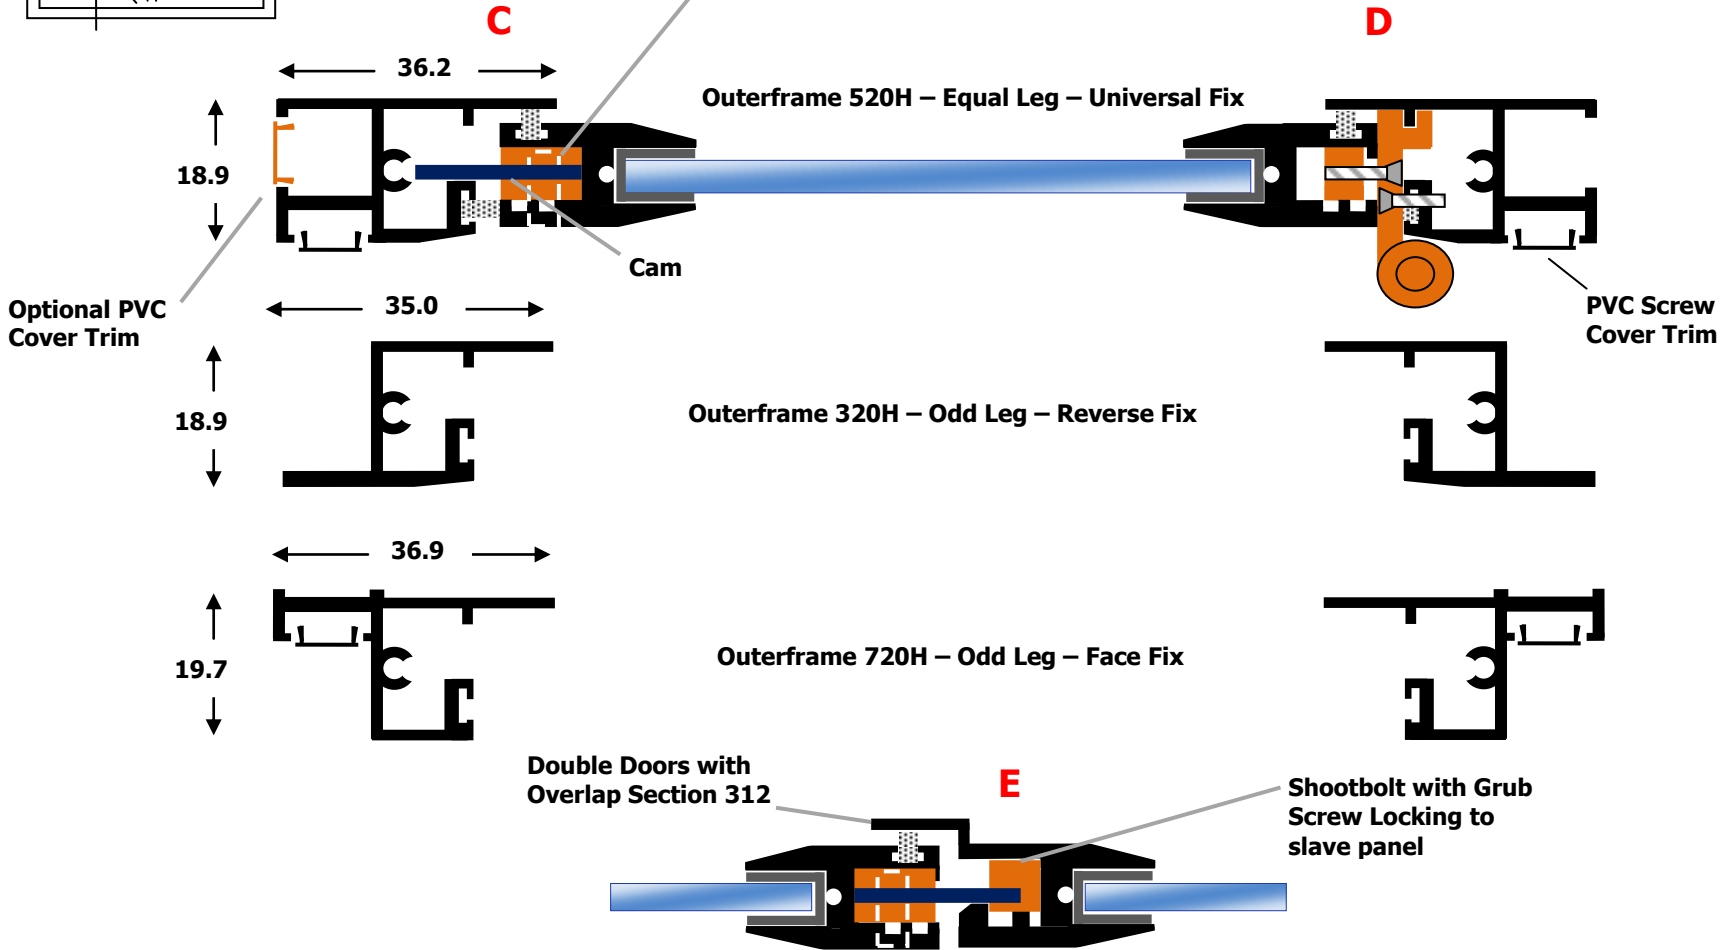

Secondary Glazing Framed Hinged

Outerframes 320H, 520H and 720H

Typical Elevation

Window Takes Standard
9mm Square Drive Handle.
Handle Not Shown

Glazing available in 4mm - 6mm and 6.4mm laminate glass

Do not scale 1 to 1